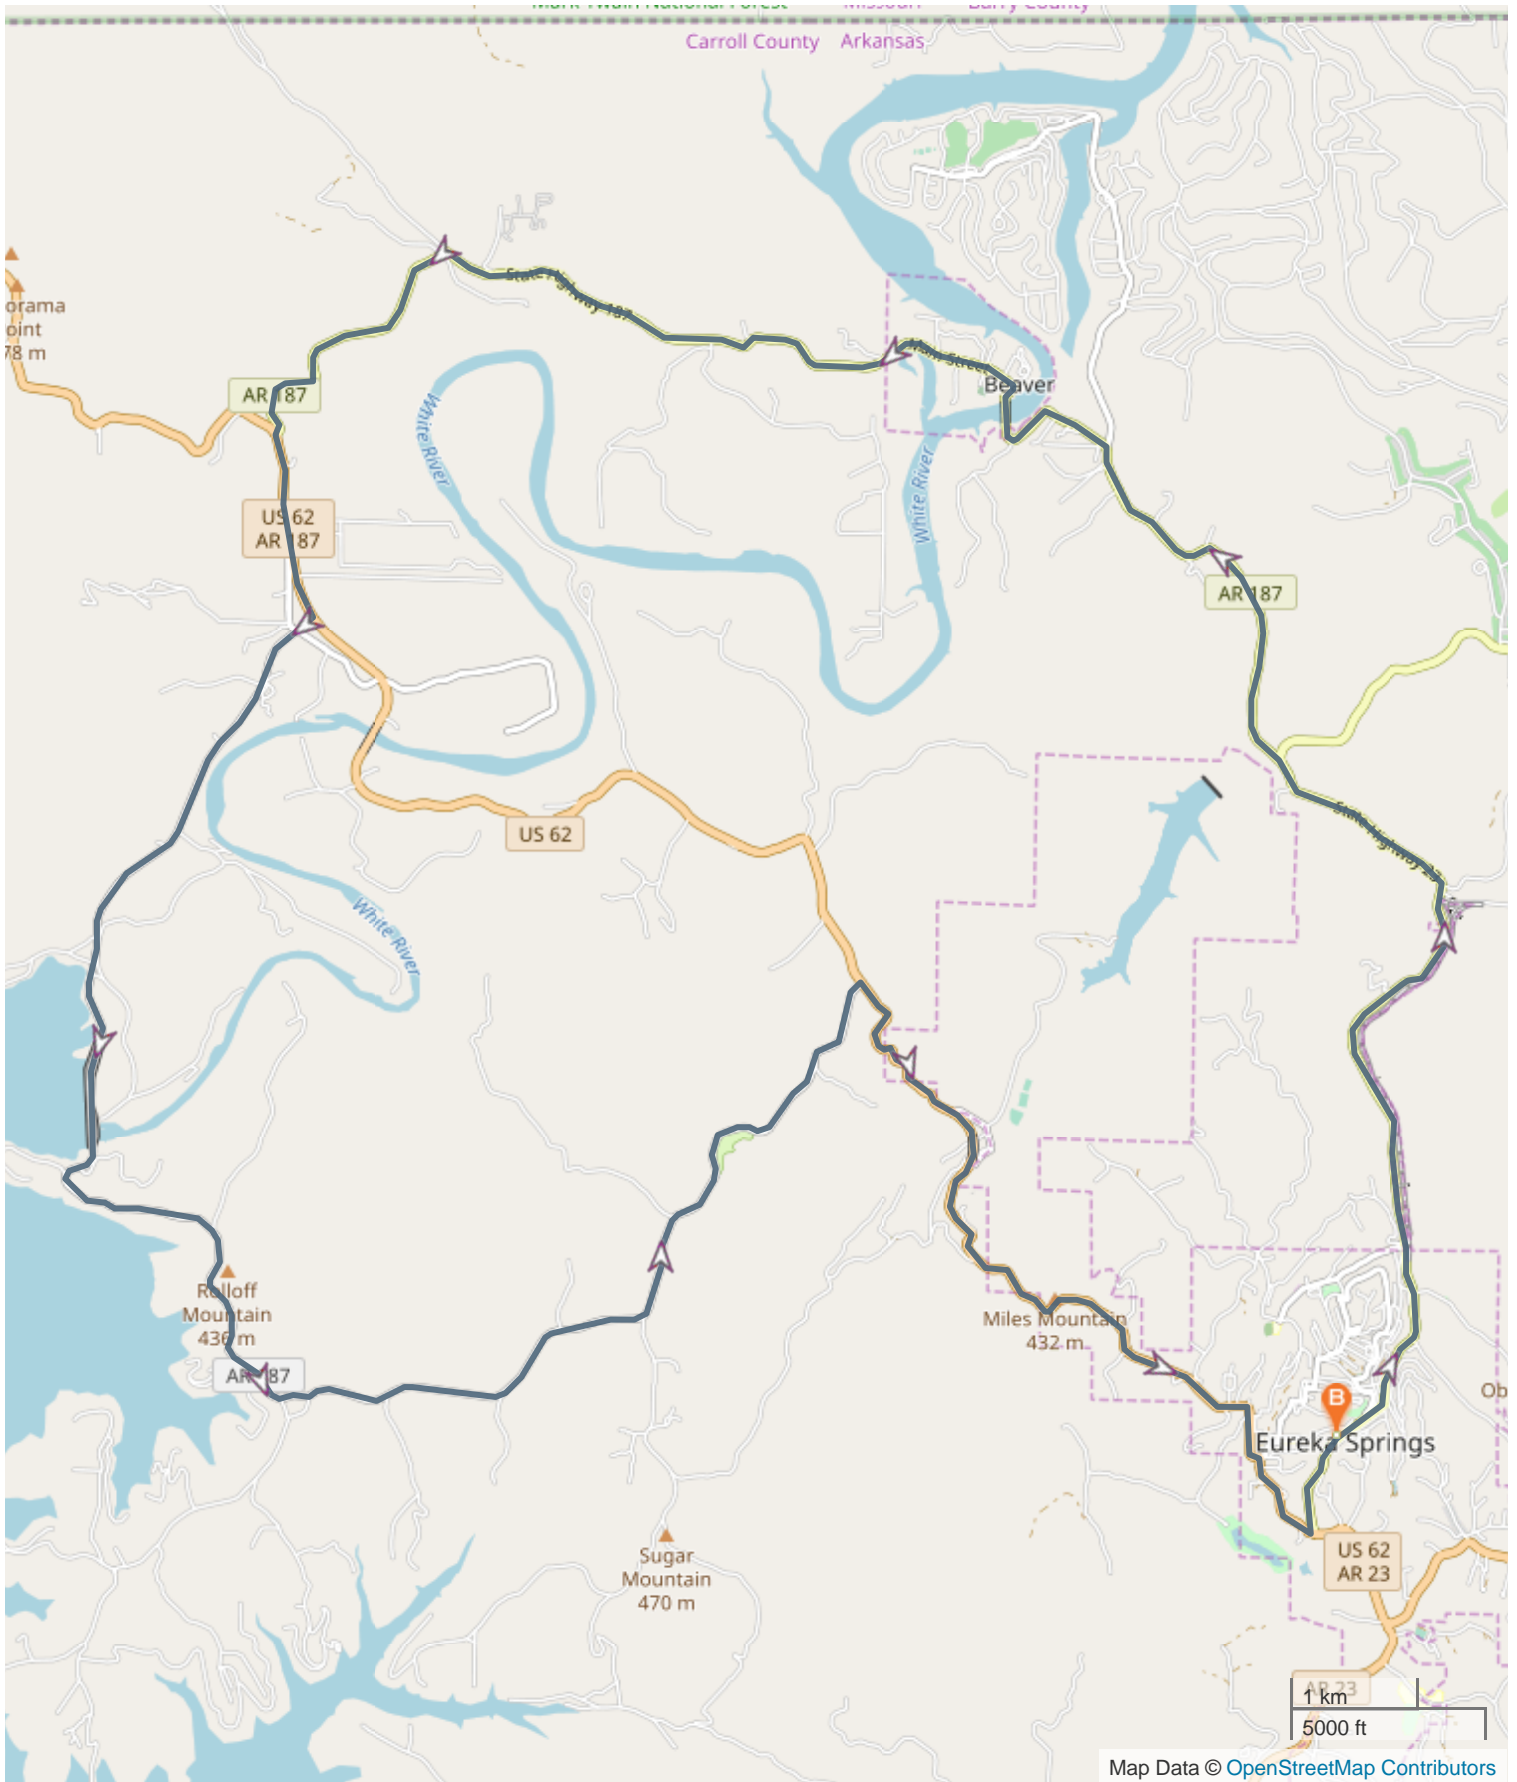

Beaver Town Bridge

ROUTE DIRECTIONS

No	Miles	Turn	Directions
1	0.000		Start on South Main Street, AR 23
2	4.141		Keep left onto AR 187
3	11.438	←	Turn left onto US 62, AR 187
4	12.355	→	Turn right onto AR 187
5	21.396	→	Turn right onto US 62
6	25.579	↘	Turn sharp right
7	25.614	↖	Turn slight left onto South Main Street, AR 23
8	26.077		FINISH